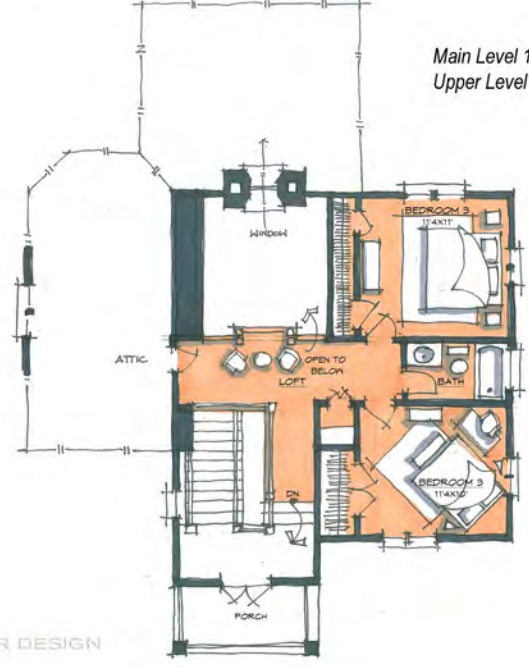

Main Level 1031 sq. ft.
Upper Level 510 sq. ft.

SFD SHAWN FISHER DESIGN

114 County Road 577 <> Englewood, Tennessee <> 1-866-618-6564 <> www.NaturalElementHomes.com