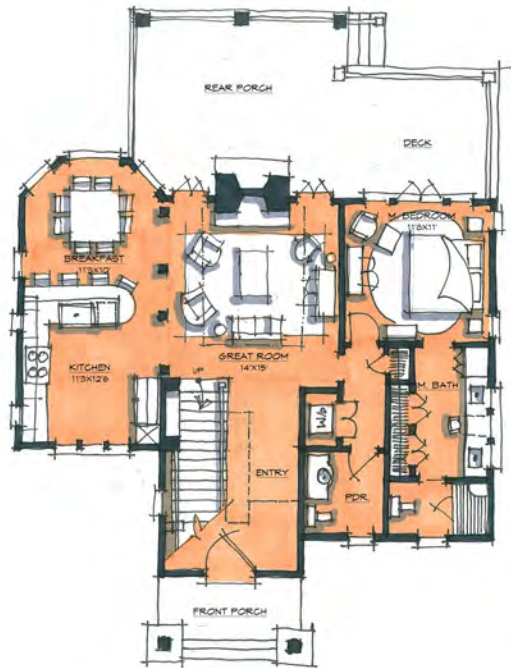

Main Level 1031 sq. ft.
Upper Level 510 sq. ft.

SFD SHAWN FISHER DESIGN

114 County Road 577 <> Englewood, Tennessee <> 1-866-618-6564 <> www.NaturalElementHomes.com